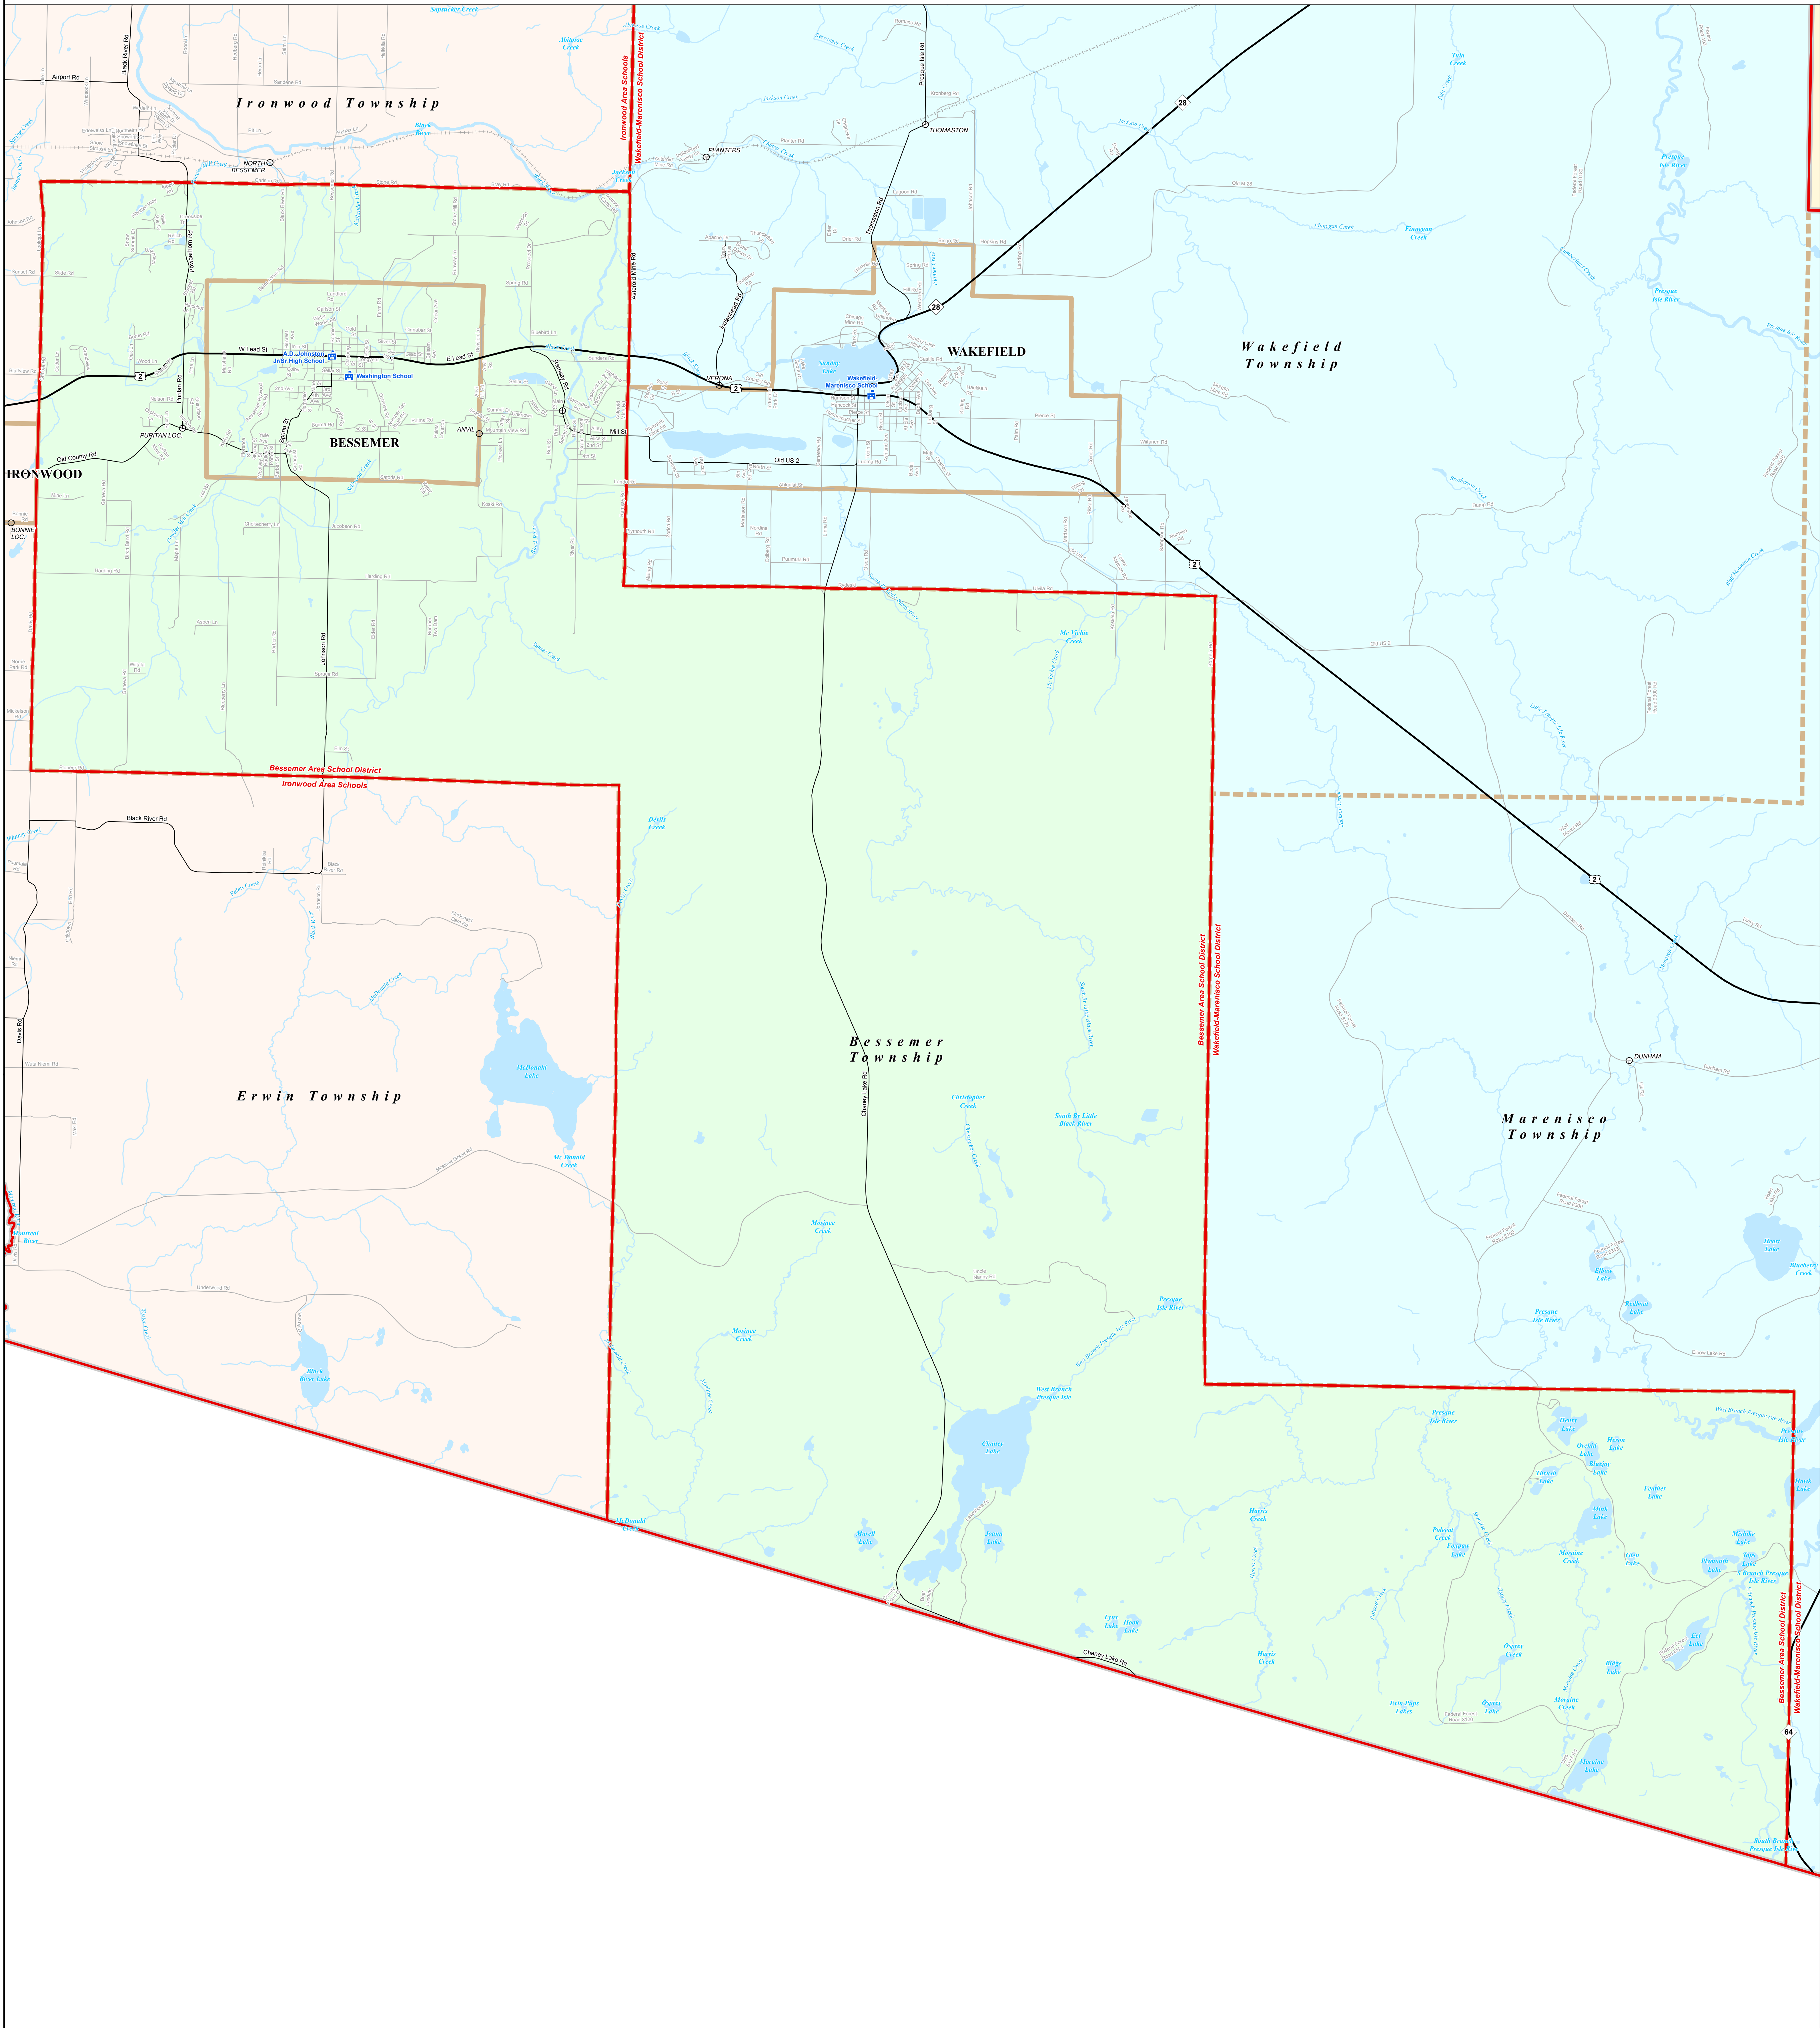

BESSEMER AREA SCHOOL DISTRICT

Gogebic-Ontonagon ISD

0 0.25 0.5 Miles

*Note: Non K-12 School Districts identified with Asterisk (*) in Name

11/14/13

Legend	
School District	Unincorporated Place
County	School
City	Freeway
Township	Highway
Village	Primary Road
Census Designated Place	Local Road
Railroad	Water Feature
River, Stream, or Drain	

Source: Michigan Geographic Framework, v13a